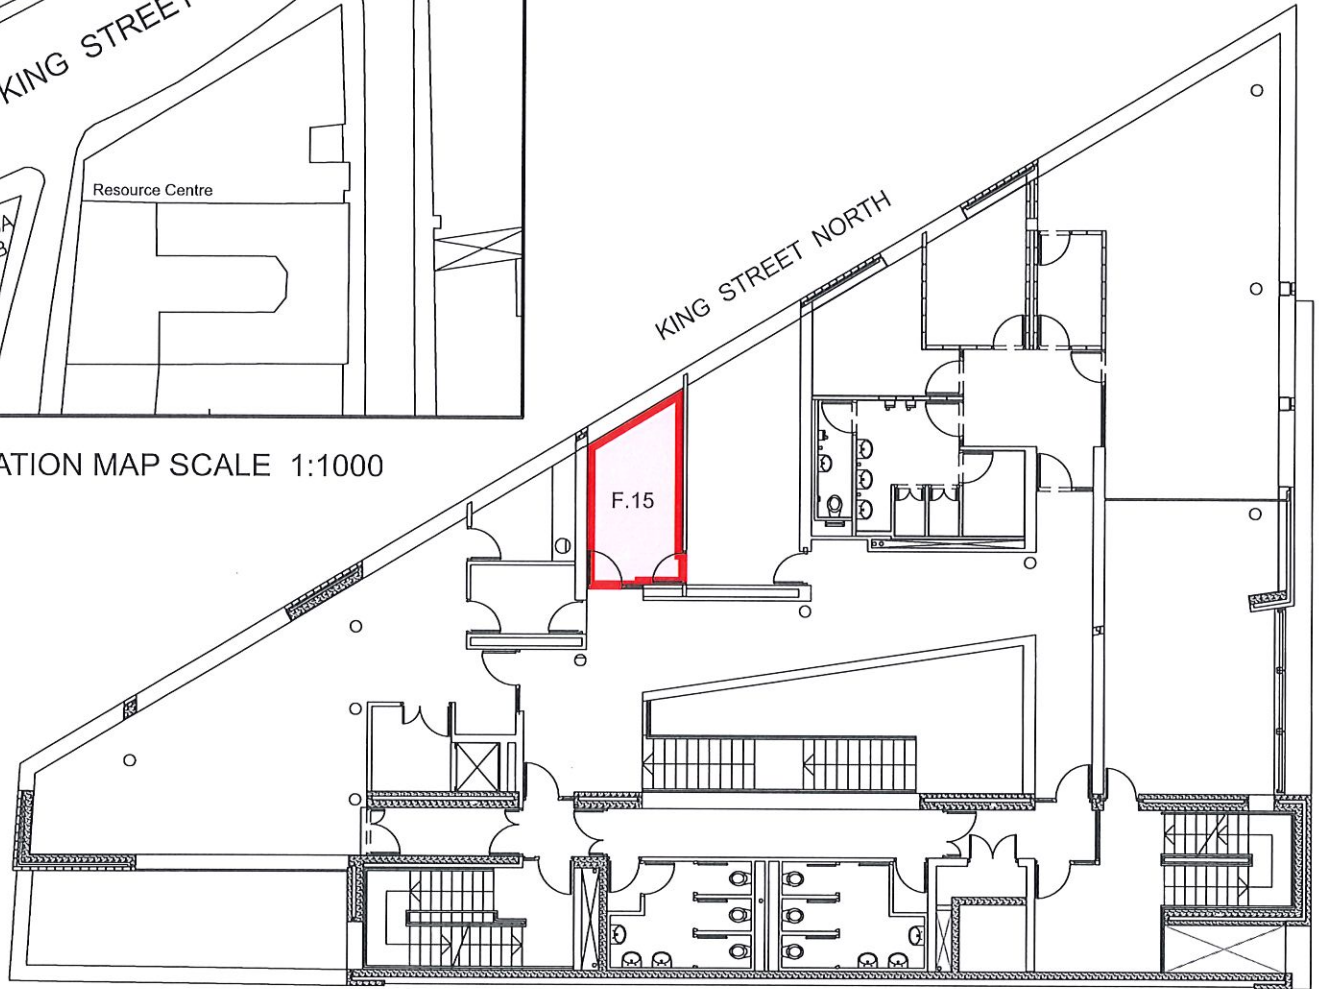

LOCATION MAP SCALE 1:1000

FIRST FLOOR PLAN (SCALE 1:200)

HALSTON STREET / NORTH KING STREET / GREEN STREET - MACRO BUILDING

Dublin City Council to St. Michan's Parish Halston Street

Grant of Licence

Area: 11.6m²